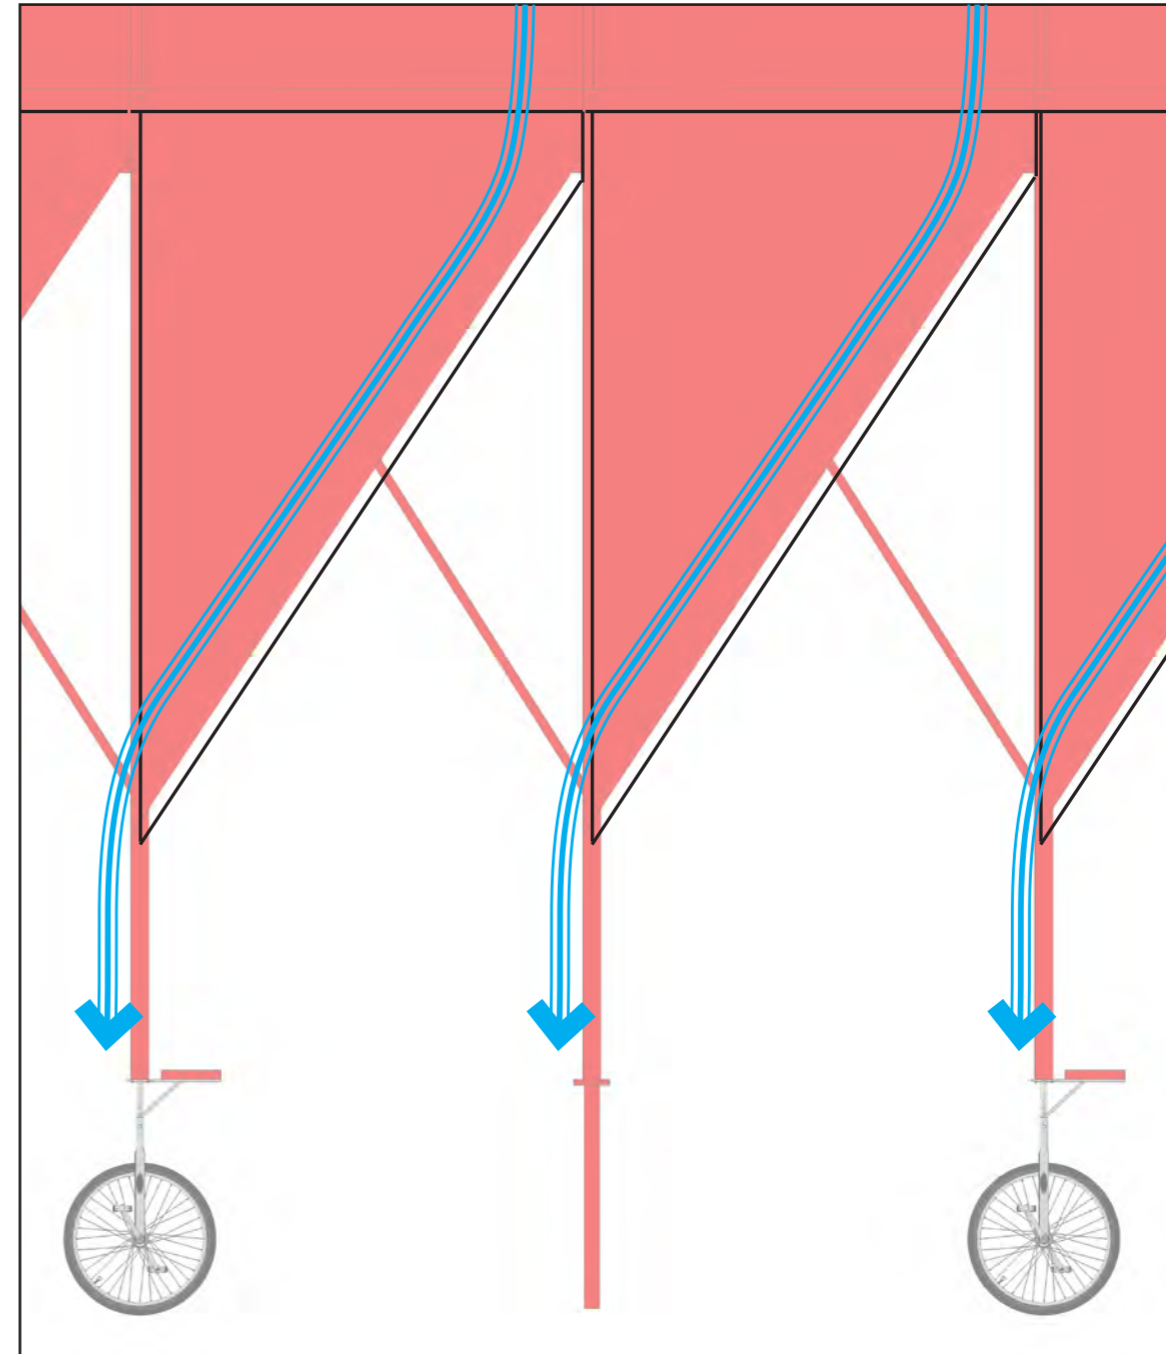

# People's Canopy

by People's Architecture Office

Canopy 10m  
Qty. 12

Canopy 5m  
Qty. 5

Detailed View A  
Scale 1 : 20

Rain gutter detail

Diagram of rain water channeling