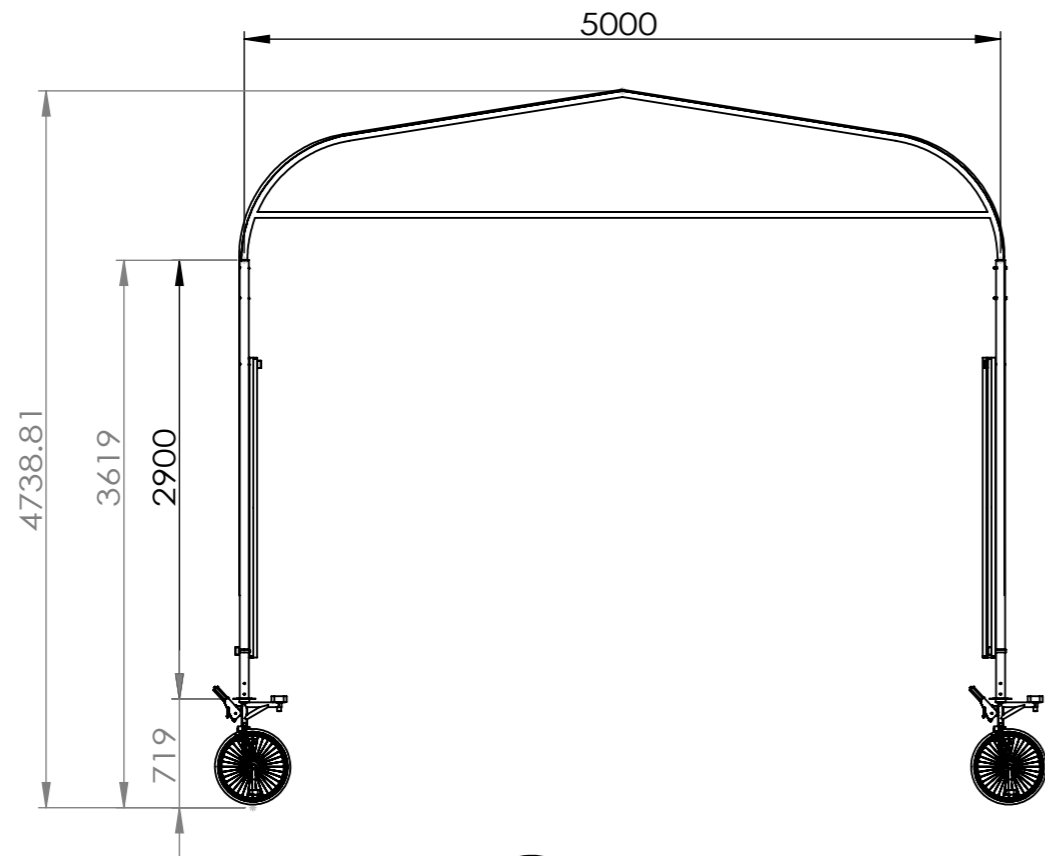

# People's Canopy

by People's Architecture Office

Canopy 10m  
Qty. 12

Canopy 5m  
Qty. 5

Detailed View A  
Scale 1 : 20

Rain gutter detail

Diagram of rain water channeling