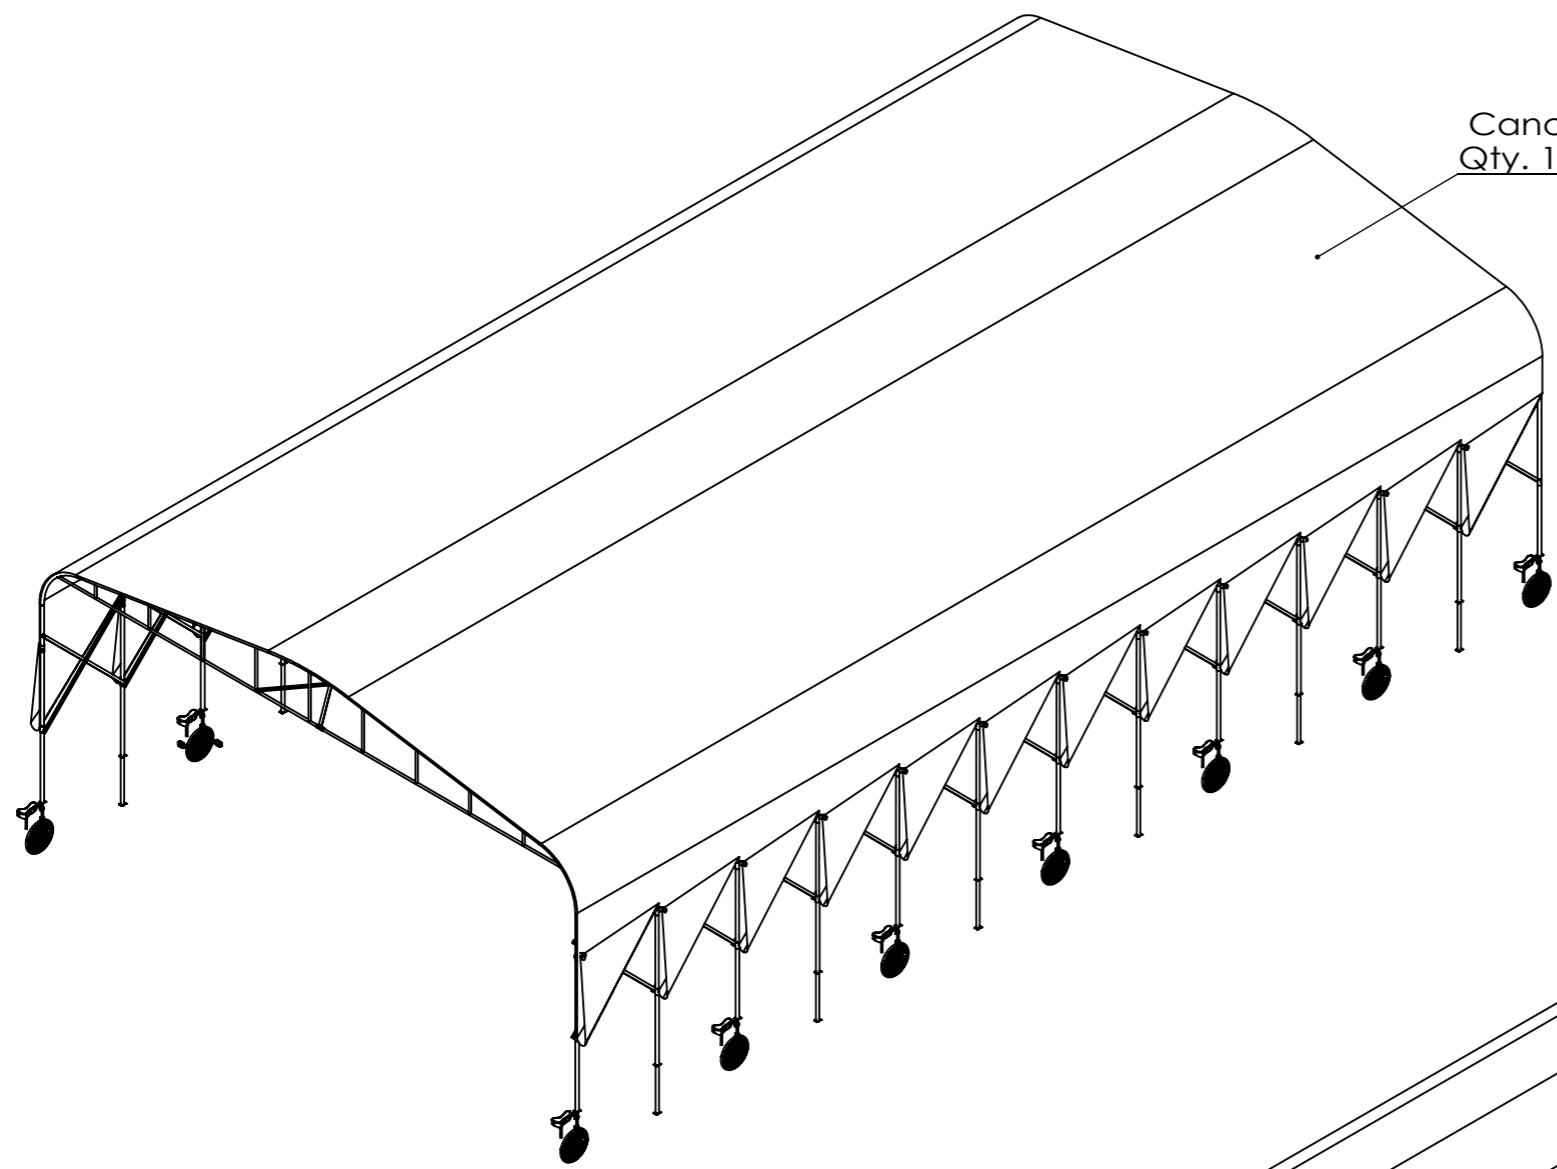

# People's Canopy

by People's Architecture Office

Canopy 10m  
Qty. 12

Canopy 5m  
Qty. 5

Detailed View A  
Scale 1 : 20

Rain gutter detail

Diagram of rain water channeling

# People's Canopy Proposed Location on St Peters Square and Street

Victoria Building before Canopy

Victoria Building with a Canopy for the entrance

Canopy section parading through Preston