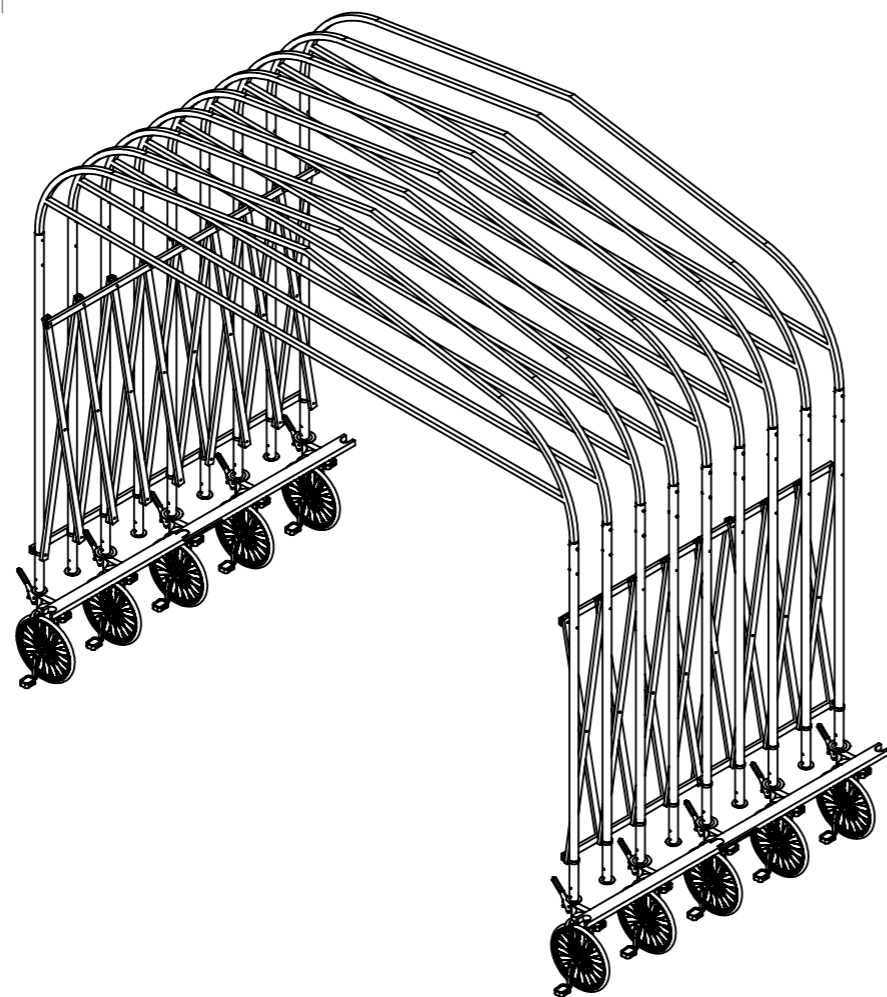

# People's Canopy

by People's Architecture Office

Canopy 10m  
Qty. 12

Canopy 5m  
Qty. 5

Detailed View A  
Scale 1 : 20

Rain gutter detail

Diagram of rain water channeling