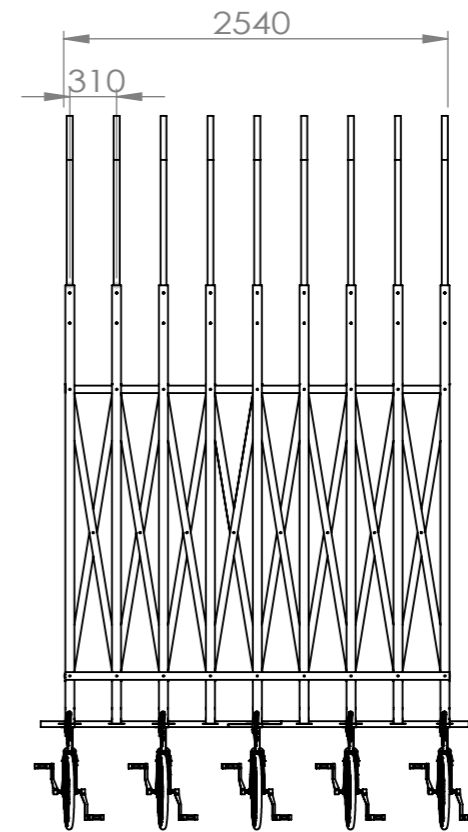

# People's Canopy

by People's Architecture Office

Canopy 10m  
Qty. 12

Canopy 5m  
Qty. 5

Detailed View A  
Scale 1 : 20

Rain gutter detail

Diagram of rain water channeling