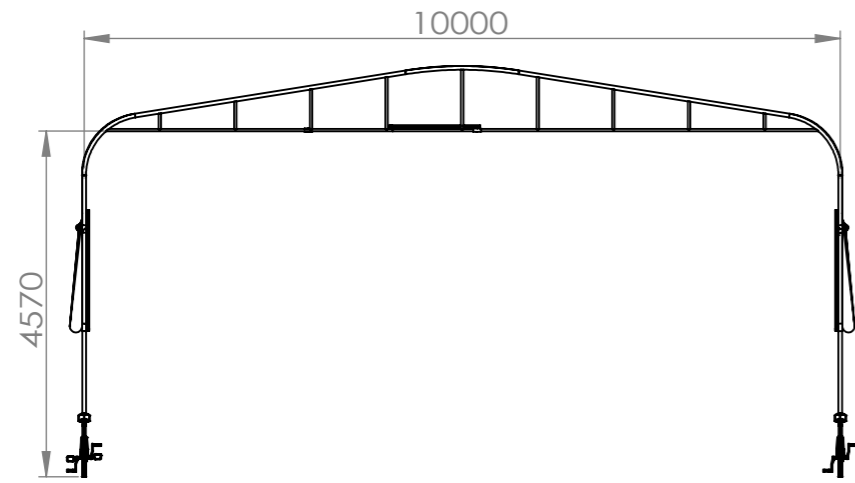

# People's Canopy

by People's Architecture Office

Canopy 10m  
Qty. 12

Canopy 5m  
Qty. 5

Detailed View A  
Scale 1 : 20

Rain gutter detail

Diagram of rain water channeling