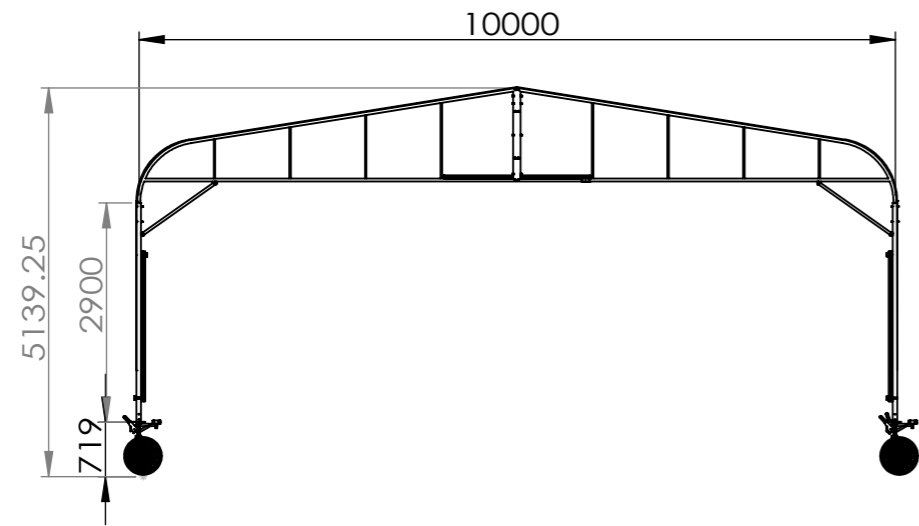

# People's Canopy

by People's Architecture Office

Canopy 10m  
Qty. 12

Canopy 5m  
Qty. 5

Detailed View A  
Scale 1 : 20

Rain gutter detail

Diagram of rain water channeling