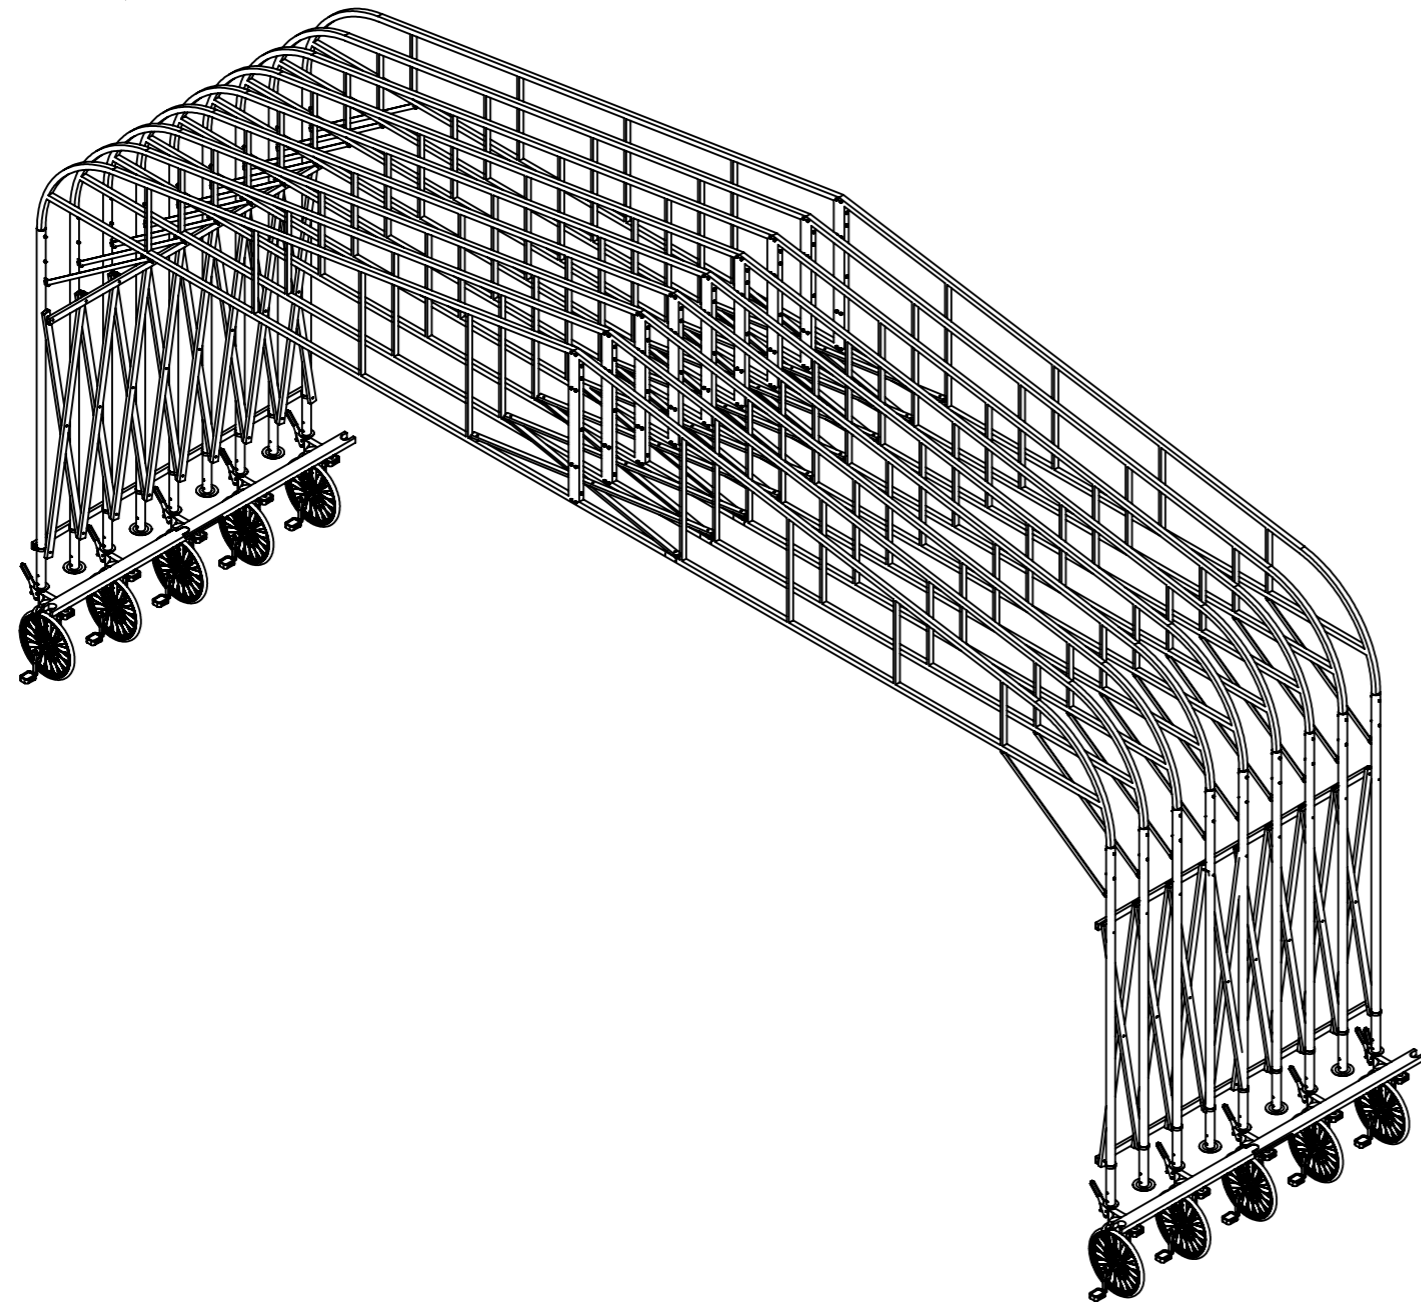

# People's Canopy

by People's Architecture Office

Canopy 10m  
Qty. 12

Canopy 5m  
Qty. 5

Detailed View A  
Scale 1 : 20

Rain gutter detail

Diagram of rain water channeling