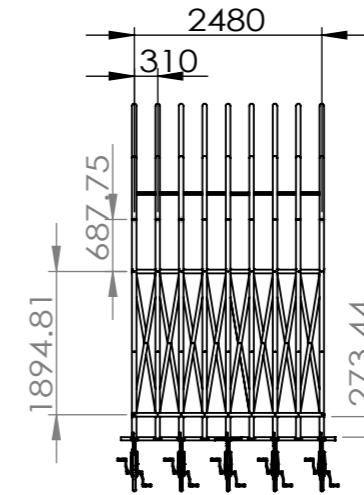

# People's Canopy

by People's Architecture Office

Canopy 10m  
Qty. 12

Canopy 5m  
Qty. 5

Detailed View A  
Scale 1 : 20

Rain gutter detail

Diagram of rain water channeling