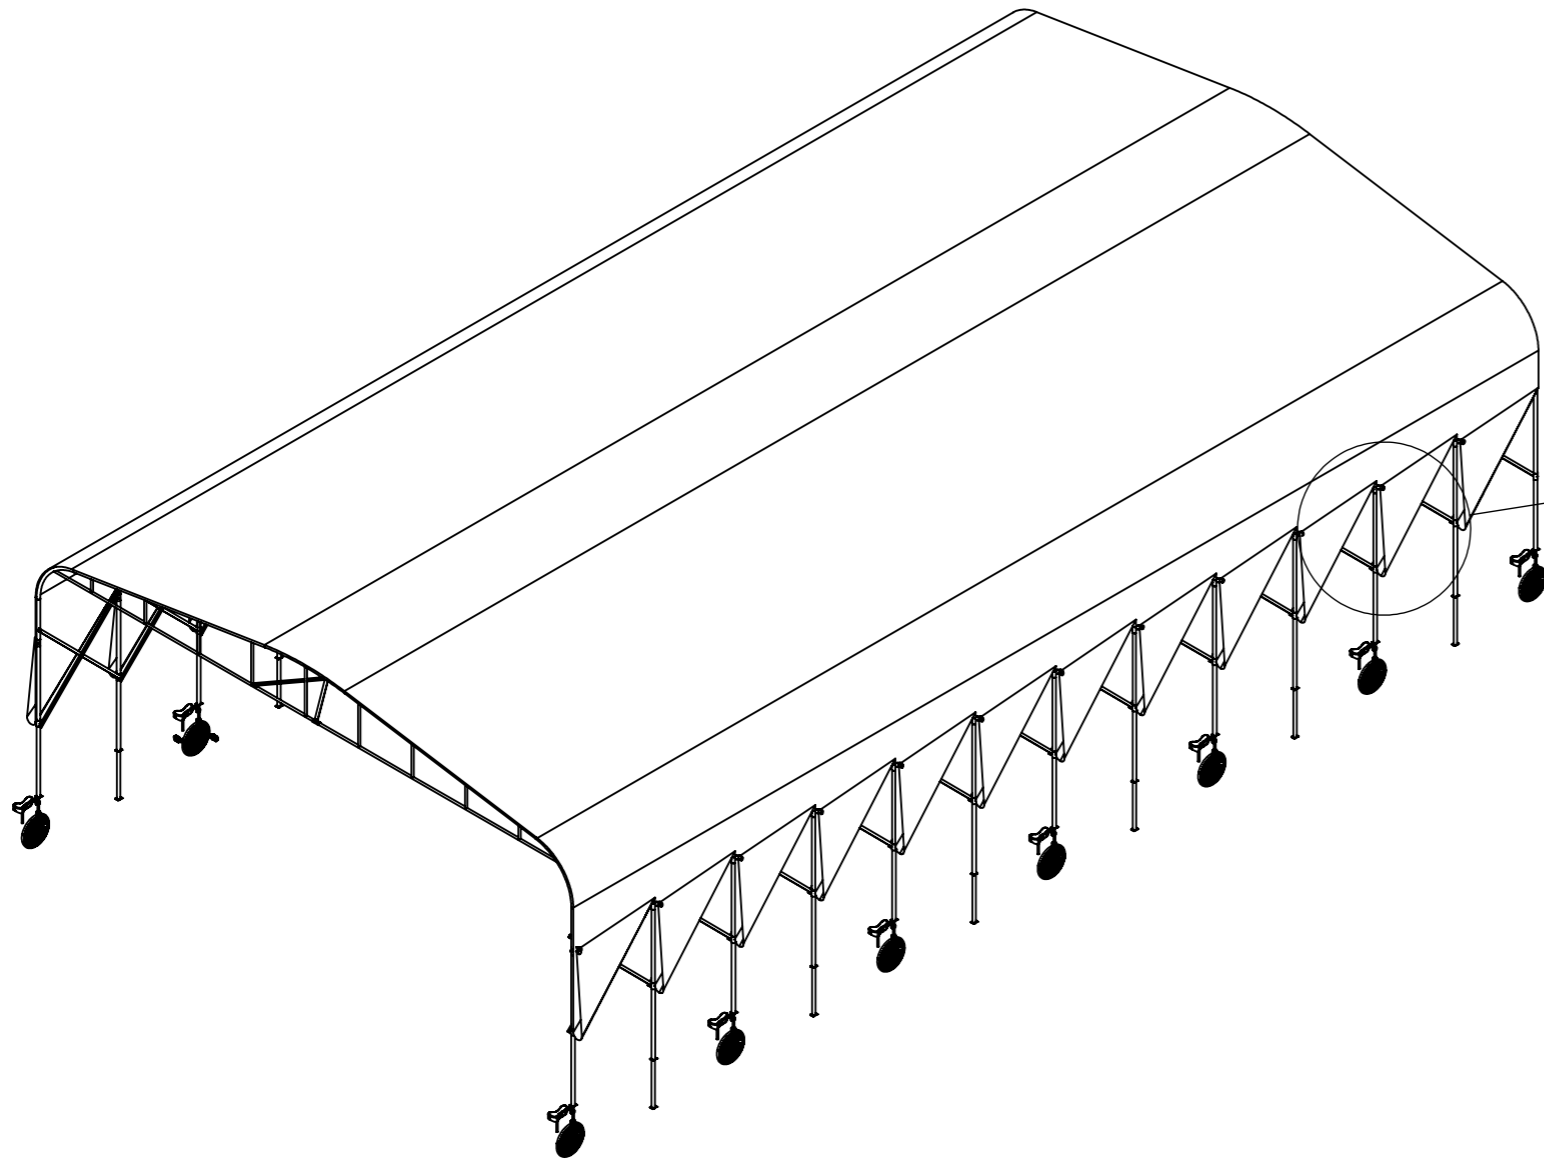

# People's Canopy

by People's Architecture Office

Canopy 10m  
Qty. 12

Canopy 5m  
Qty. 5

Detailed View A  
Scale 1 : 20

Rain gutter detail

Diagram of rain water channeling