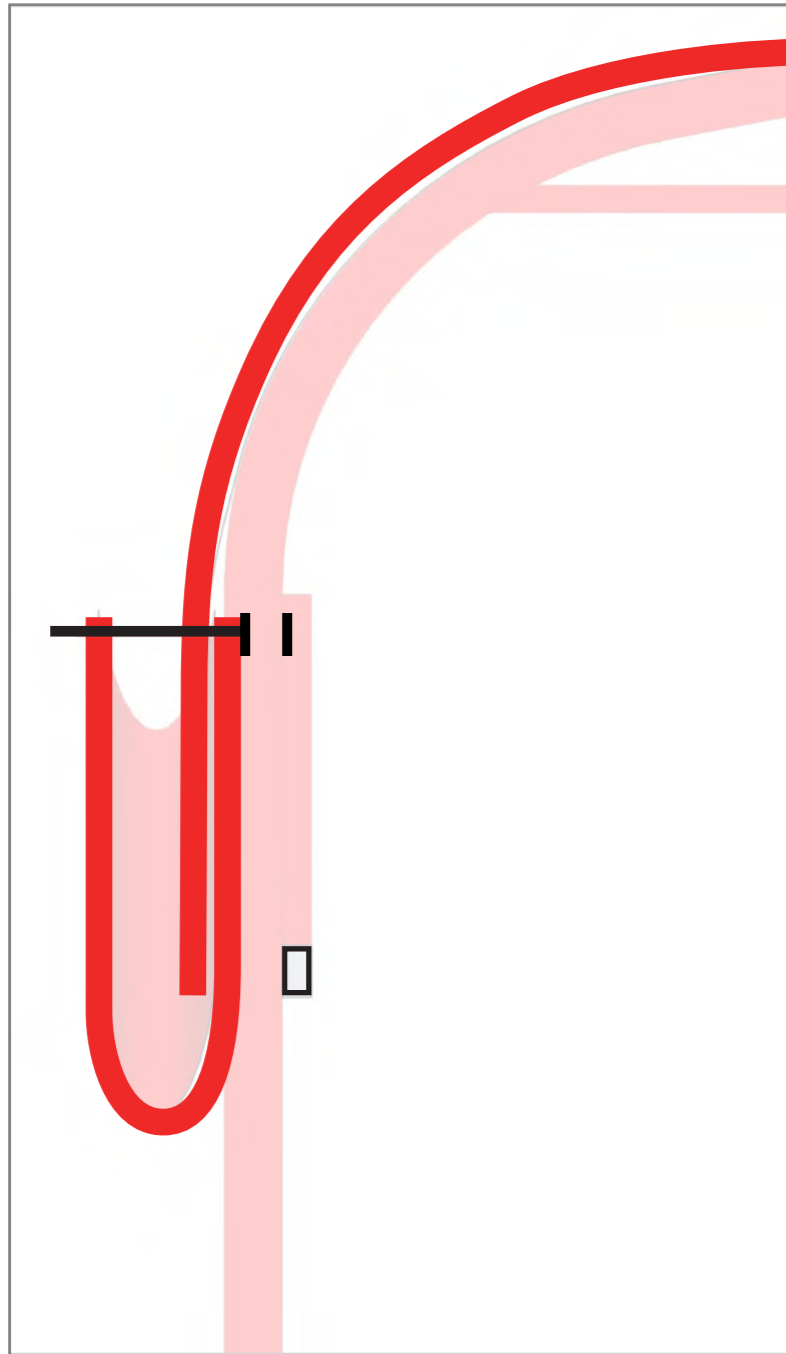

# People's Canopy

by People's Architecture Office

Canopy 10m  
Qty. 12

Canopy 5m  
Qty. 5

Detailed View A  
Scale 1 : 20

Rain gutter detail

Diagram of rain water channeling