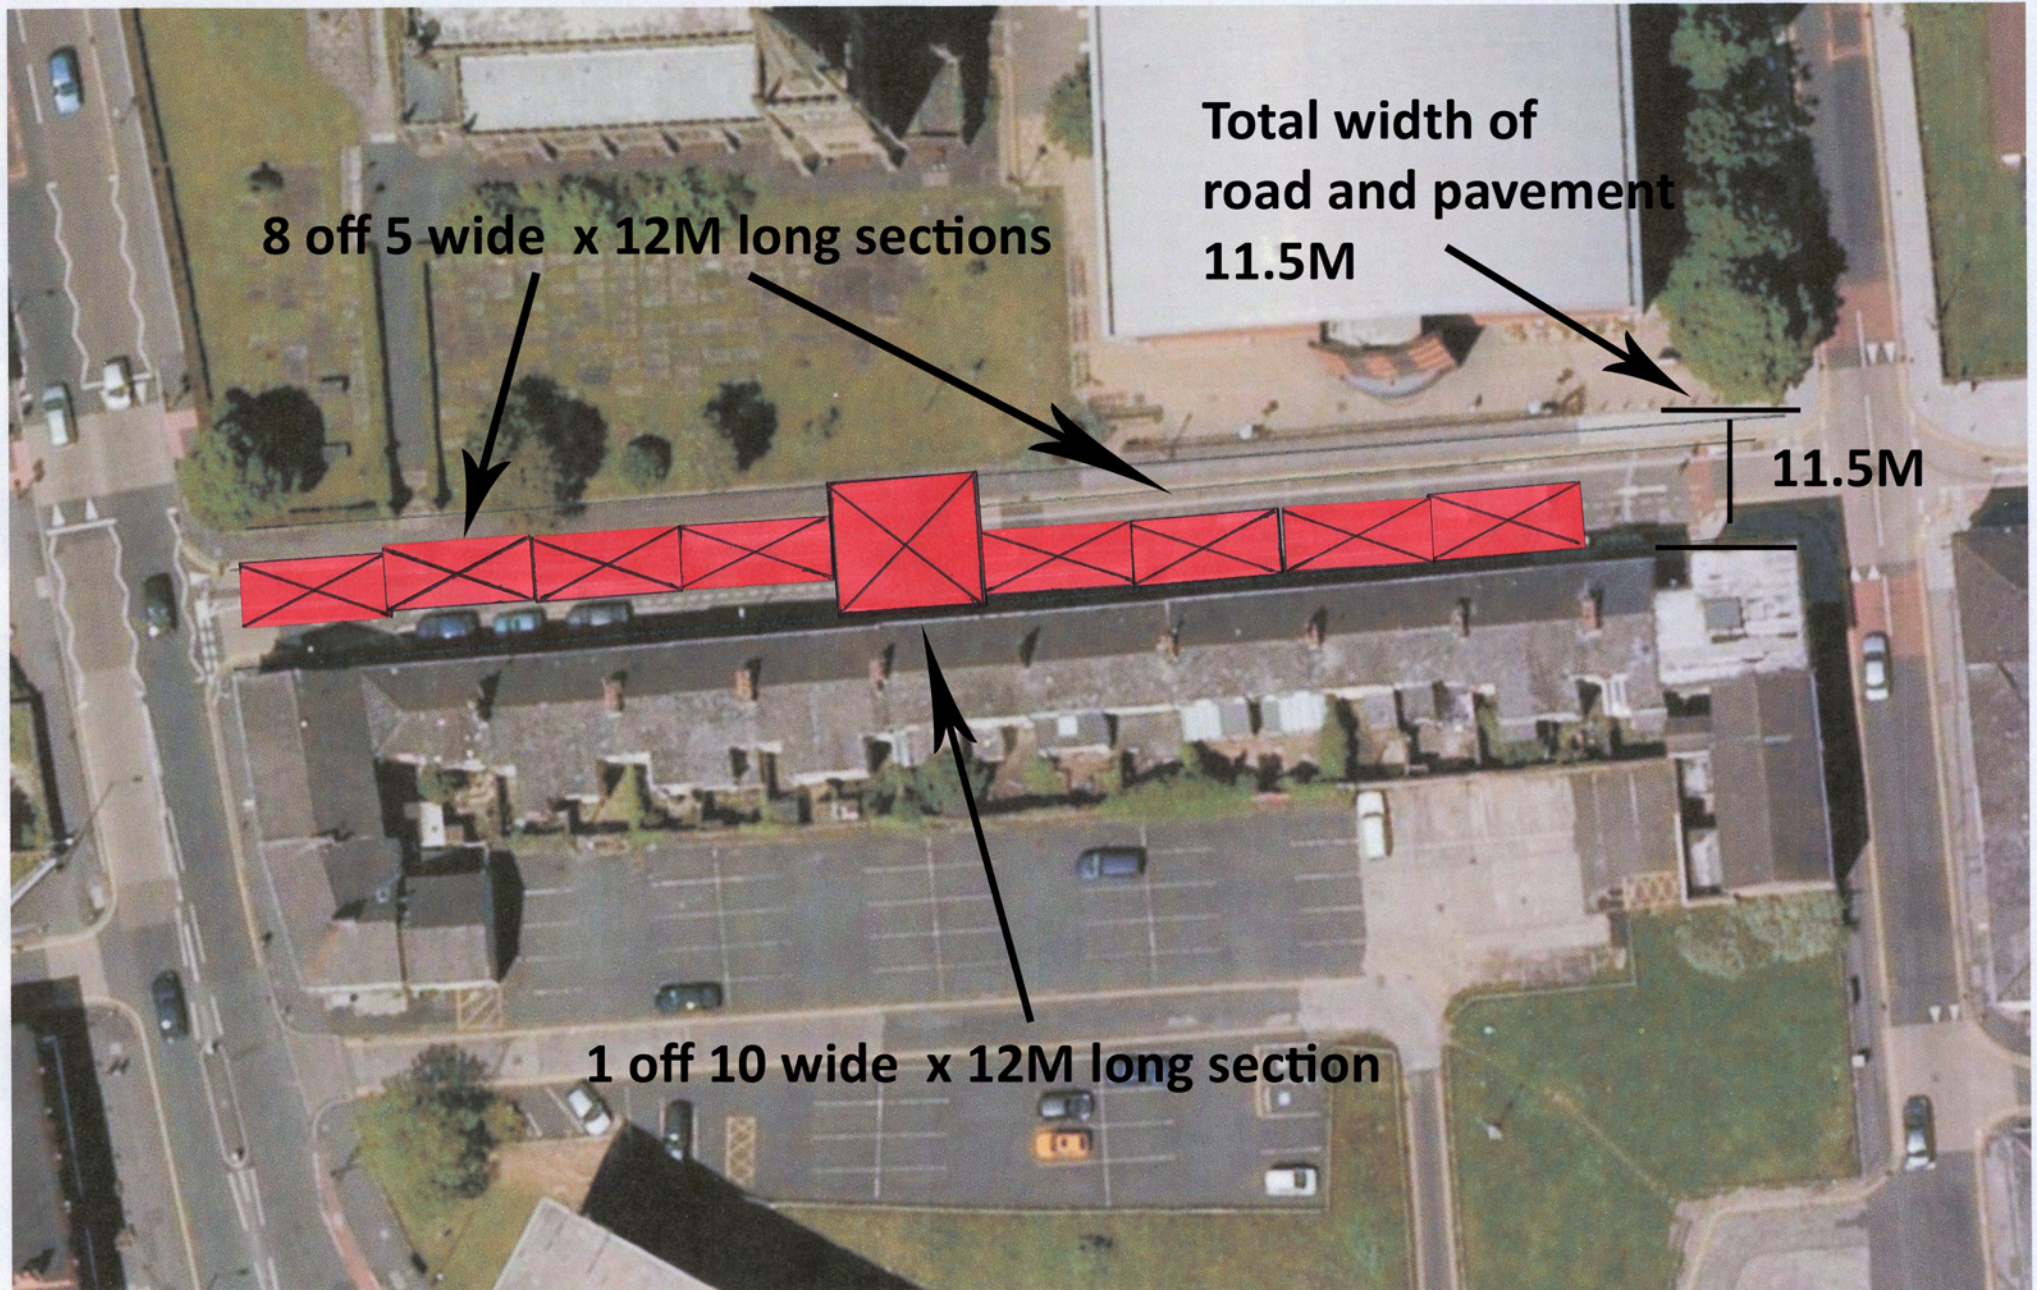

# People's Canopy

by People's Architecture Office

Canopy 10m  
Qty. 12

Canopy 5m  
Qty. 5

Detailed View A  
Scale 1 : 20

Rain gutter detail

Diagram of rain water channeling

# Prototype

Prototype under construction

# People's Canopy Proposed Location on St Peters Square and Street

Victoria Building before Canopy

Victoria Building with a Canopy for the entrance

Canopy section parading through Preston