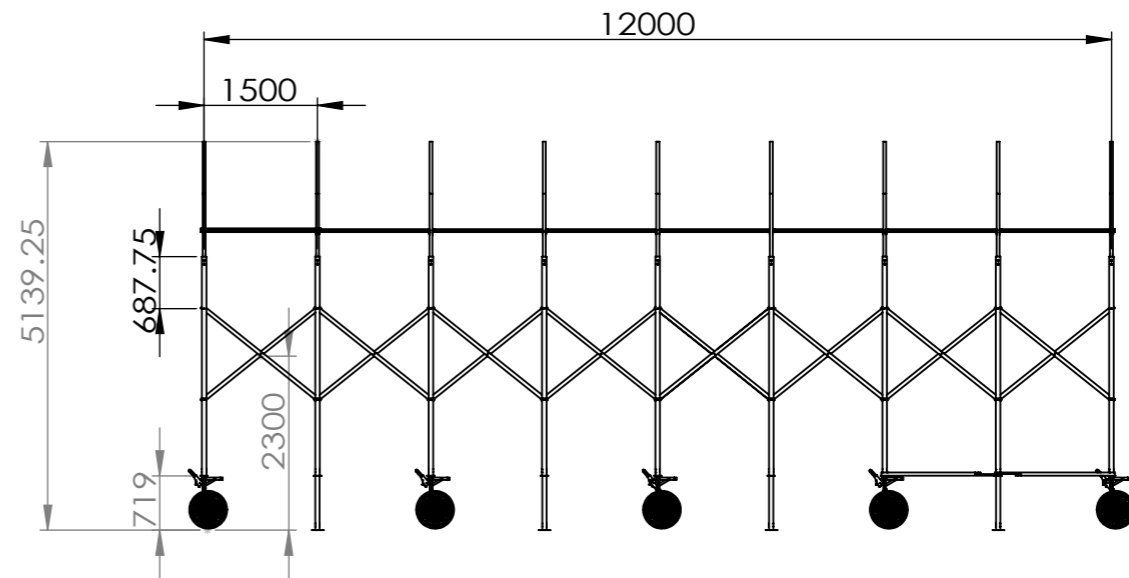

# People's Canopy

by People's Architecture Office

Canopy 10m  
Qty. 12

Canopy 5m  
Qty. 5

Detailed View A  
Scale 1 : 20

Rain gutter detail

Diagram of rain water channeling