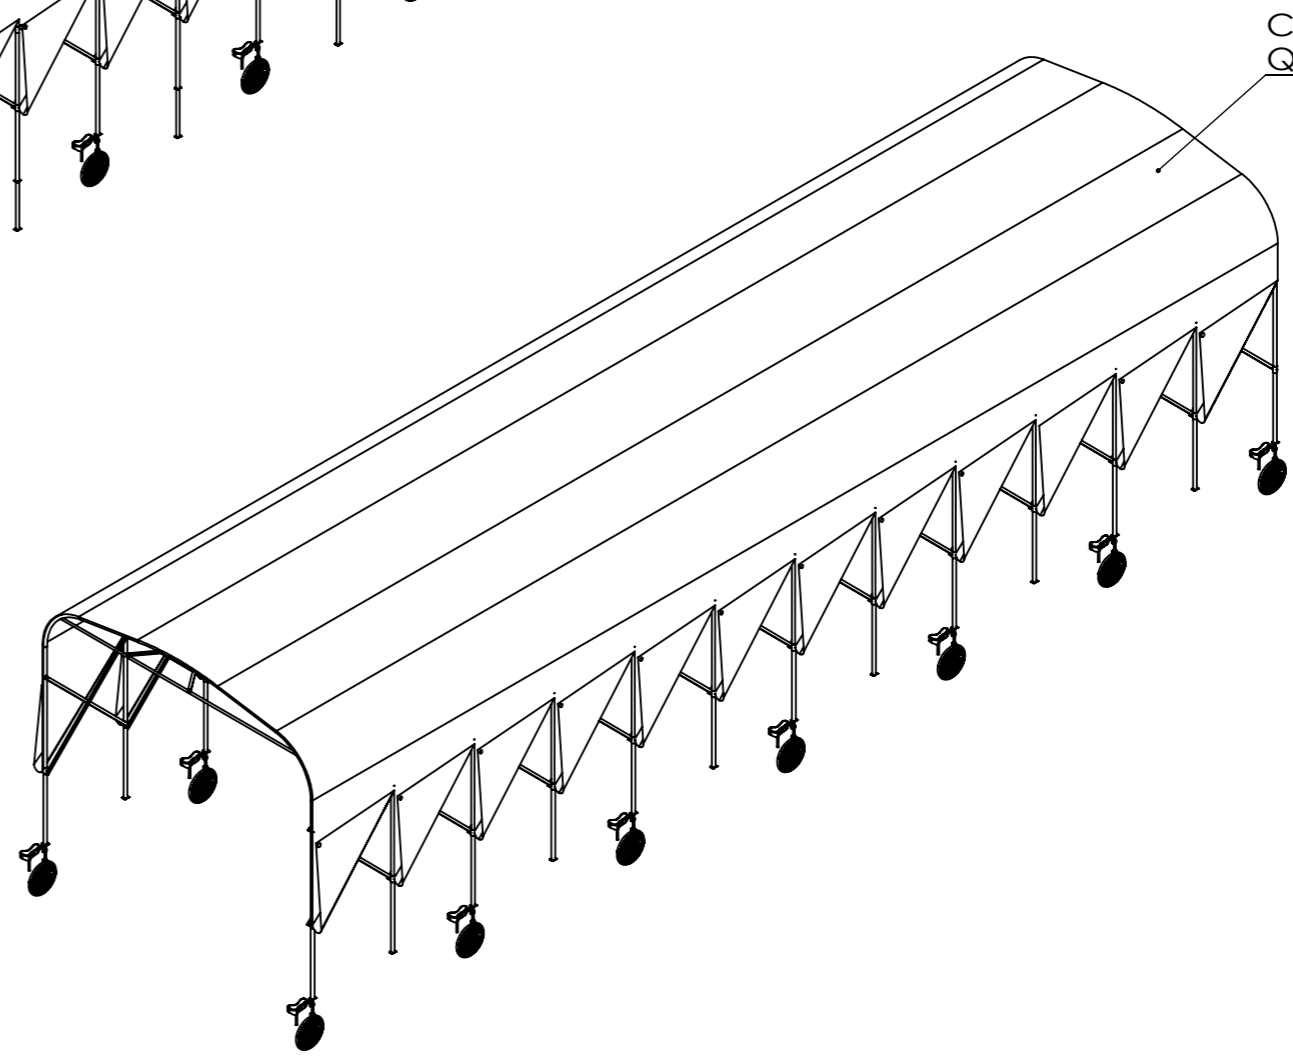

# People's Canopy

by People's Architecture Office

Canopy 10m  
Qty. 12

Canopy 5m  
Qty. 5

Detailed View A  
Scale 1 : 20

Rain gutter detail

Diagram of rain water channeling

# People's Canopy Proposed Location on St Peters Square and Street

Victoria Building before Canopy

Victoria Building with a Canopy for the entrance

Canopy section parading through Preston