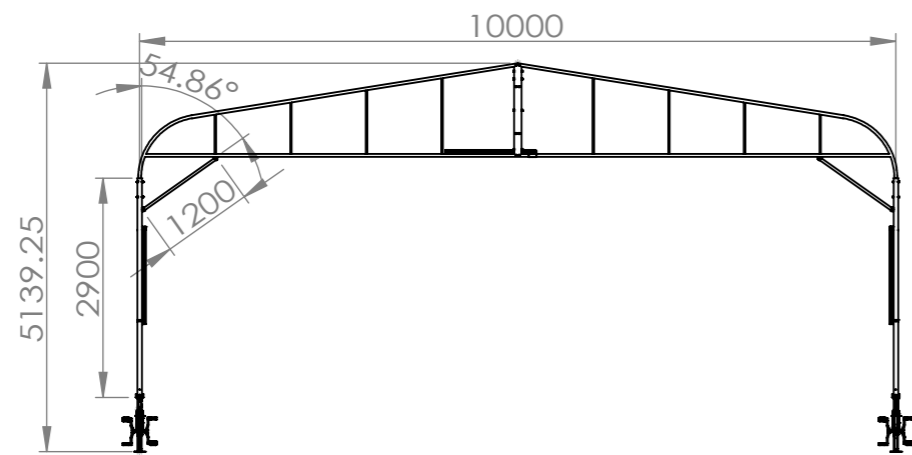

# People's Canopy

by People's Architecture Office

Canopy 10m  
Qty. 12

Canopy 5m  
Qty. 5

Detailed View A  
Scale 1 : 20

Rain gutter detail

Diagram of rain water channeling