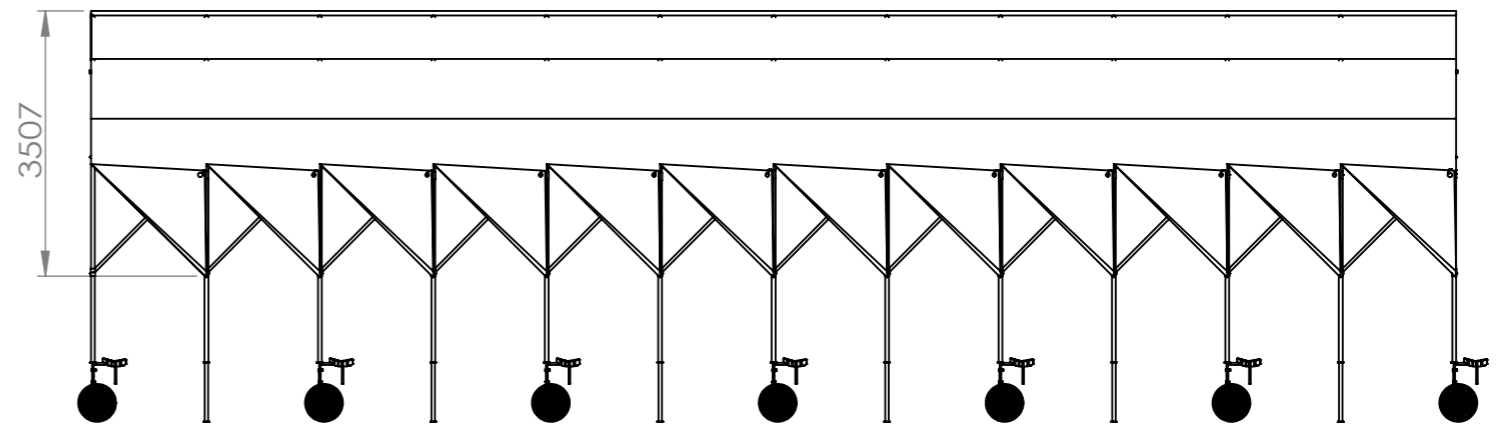

# People's Canopy

by People's Architecture Office

Canopy 10m  
Qty. 12

Canopy 5m  
Qty. 5

Detailed View A  
Scale 1 : 20

Rain gutter detail

Diagram of rain water channeling