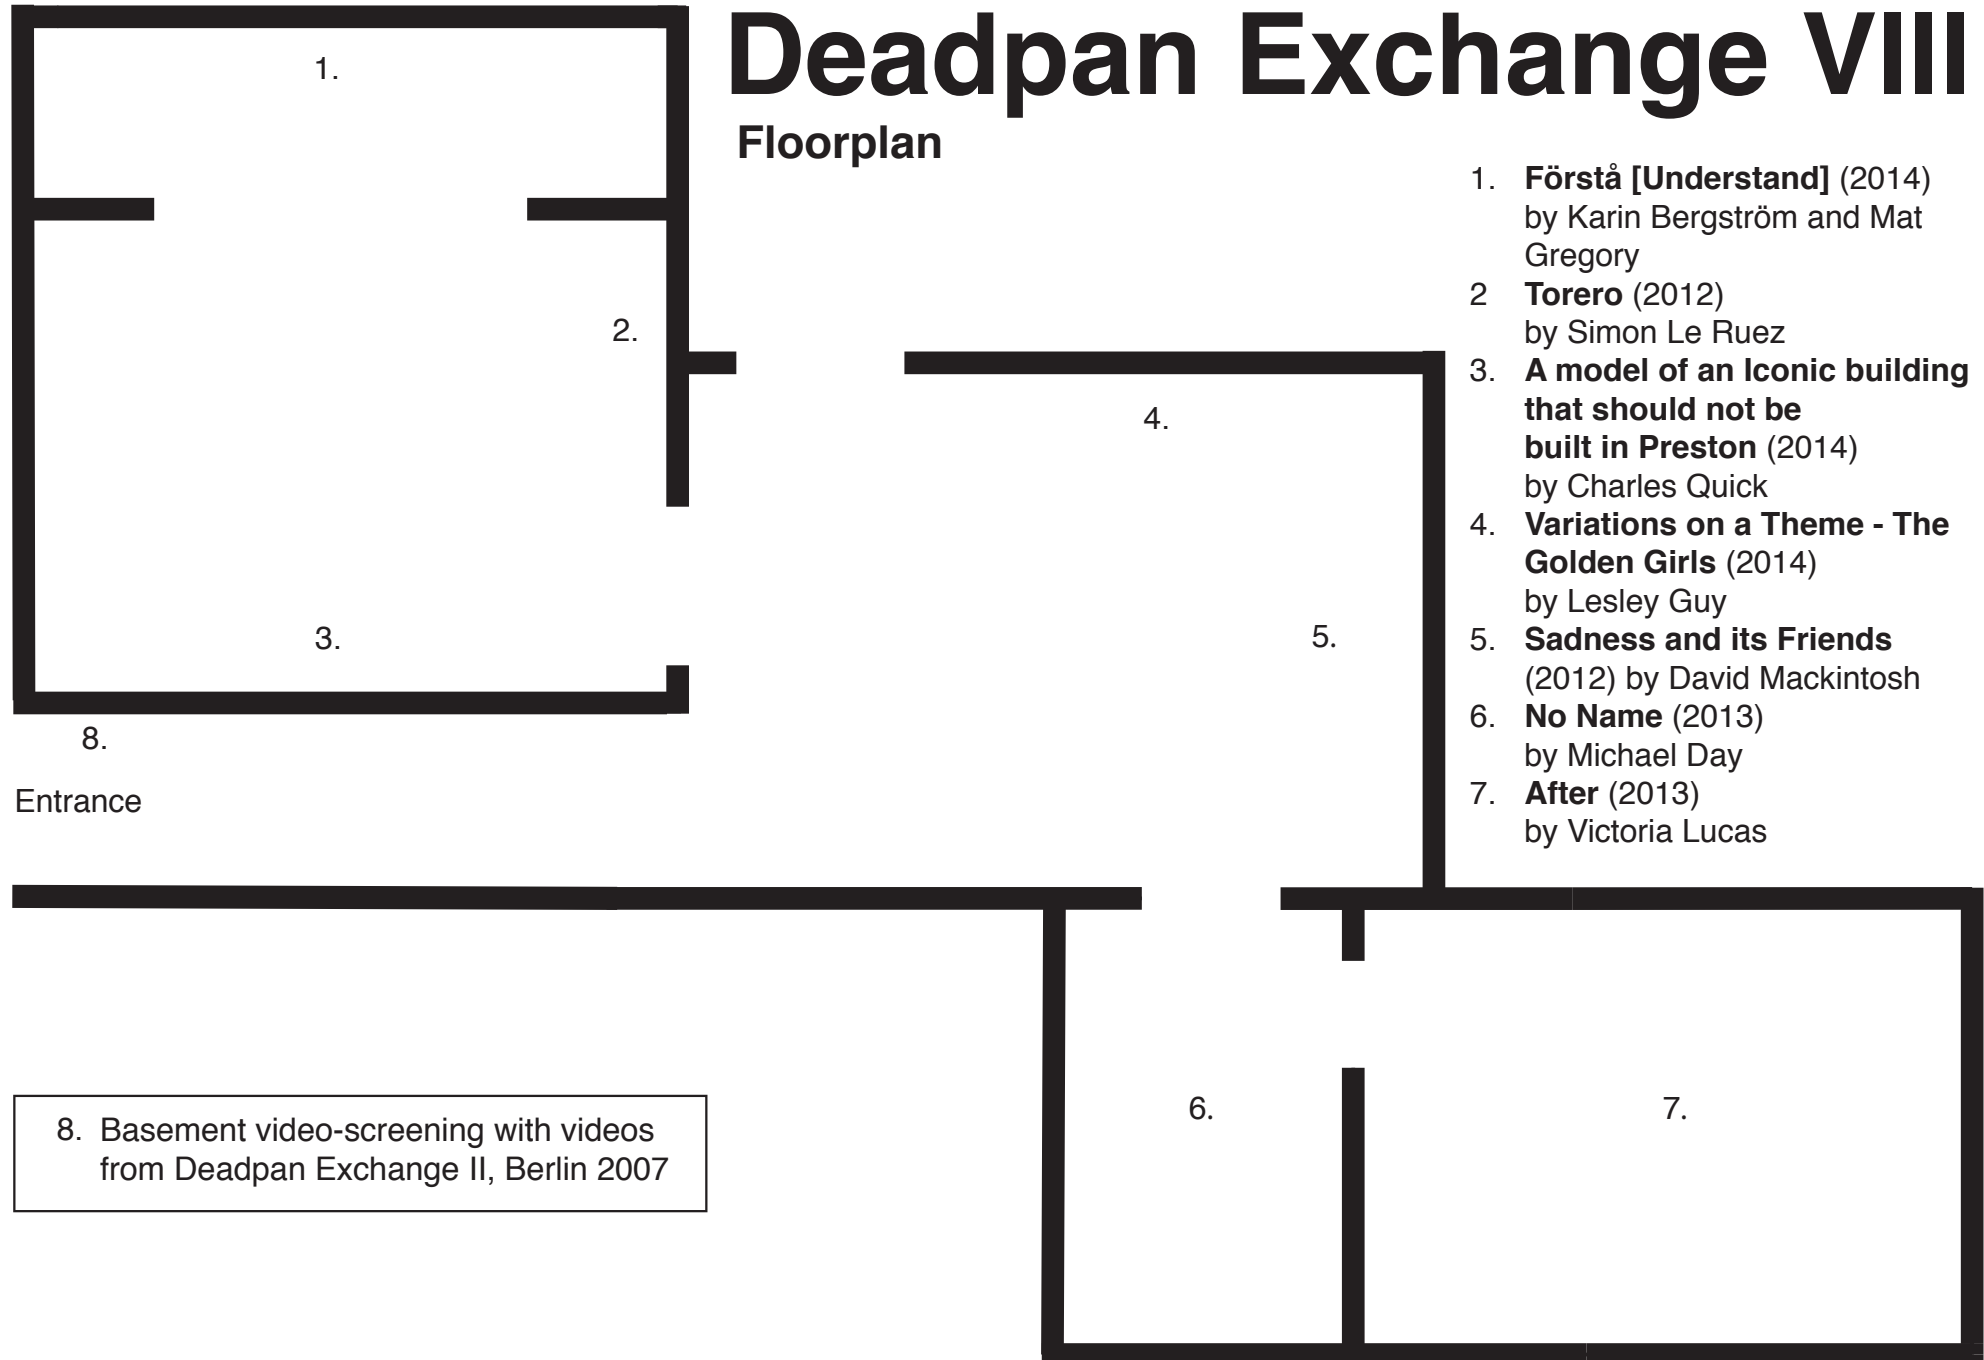

Deadpan Exchange VIII

Floorplan

1. **Förstå [Understand]** (2014)
by Karin Bergström and Mat Gregory
2. **Torero** (2012)
by Simon Le Ruez
3. **A model of an Iconic building that should not be built in Preston** (2014)
by Charles Quick
4. **Variations on a Theme - The Golden Girls** (2014)
by Lesley Guy
5. **Sadness and its Friends** (2012) by David Mackintosh
6. **No Name** (2013)
by Michael Day
7. **After** (2013)
by Victoria Lucas

Entrance

8. Basement video-screening with videos from Deadpan Exchange II, Berlin 2007