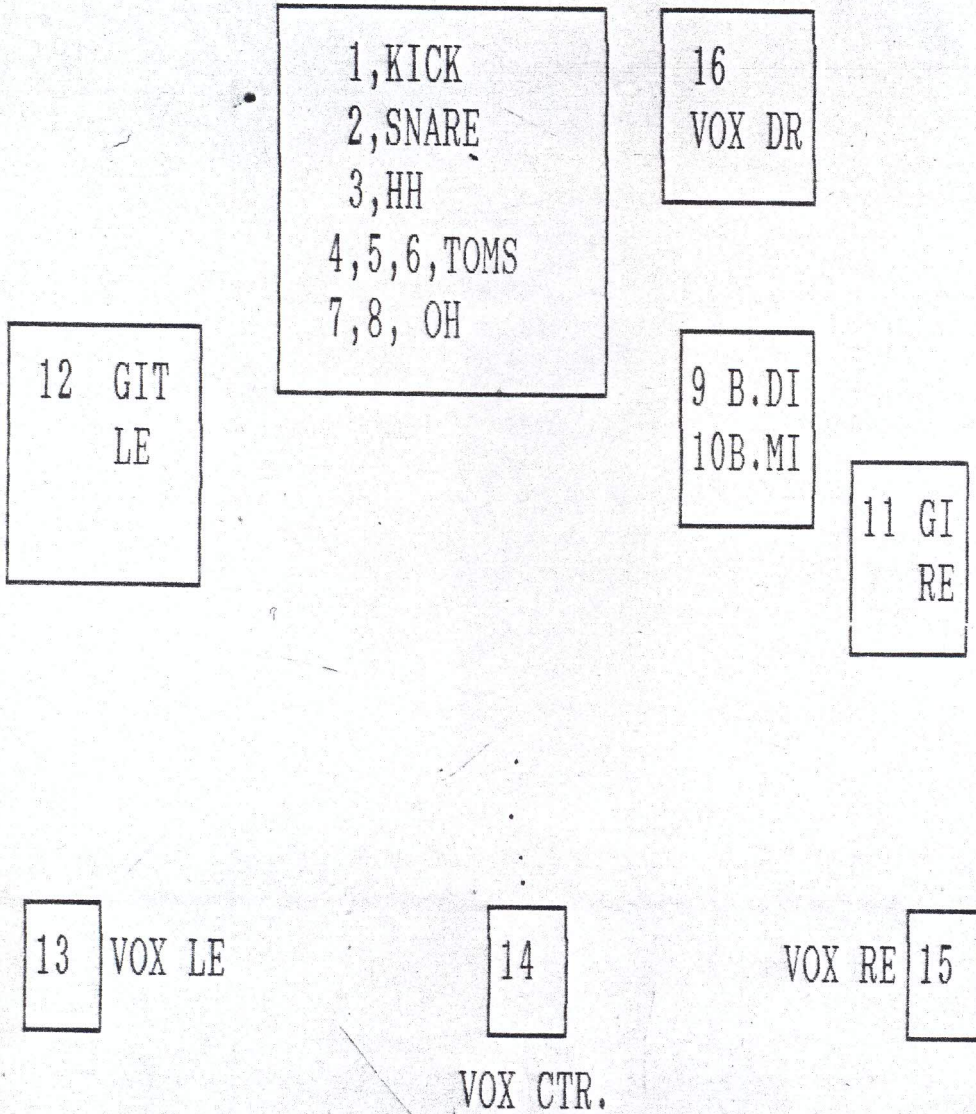

"NOFX"

STAGE RIDER

EFFECTS: 2 DIGITAL ROOM , 2 DIGITAL DELAY , 2 COMPRESS.
3 NOISE GATES, + 1 TAPERECORDER FOR PB AT BOARD
ENOUGH EQ'S FOR MONITOR & FRONT.
AT LEAST. & LOCAL SOUNDMAN!!!!!!!!!!!!