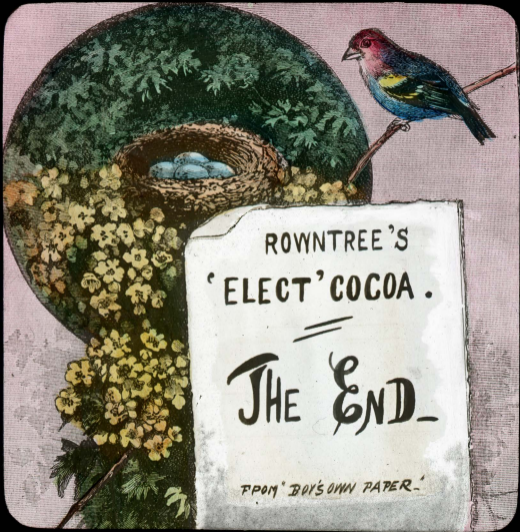

HISTORY
OF
COCOA.

ROWNTREE & CO. LTD.

COCOA TREE . ROWNTREE & CO LTD

COCOA AND SHADE TREES.

ROWNTREE & CO LTD

A photograph of a cocoon blossom on a tree branch. The cocoon is a large, elongated, brownish structure with a textured surface, attached to a dark, rough tree trunk. The background is a light blue sky. The photograph has rounded corners and a white border.

FERMENTING BOX - ROWNTREE & CO LTD

COCOA DRYING SHEDS

ROWNTREE & CO. LTD

DRYING COCOA.

ROWNTREE & CO LTD

PATH THROUGH PLANTATION. ROWNTREE & CO LTD

HOUSE ON THE ESTATE ROWNTREE & CO LTD

Fat (Cocoa Butter)	52·00
Nitrogenous compounds	20·00
Starch.....	10·00
Cellulose.....	2·00
Theobromine	2·00
Saline substances	4·00
Water	10·00
Cocoa red	} traces
Essential oil	

ROWNTREE & CO LTD

ROWNTREE'S
'ELECT' COCOA.

THE END

FROM 'BOY'S OWN PAPER.'