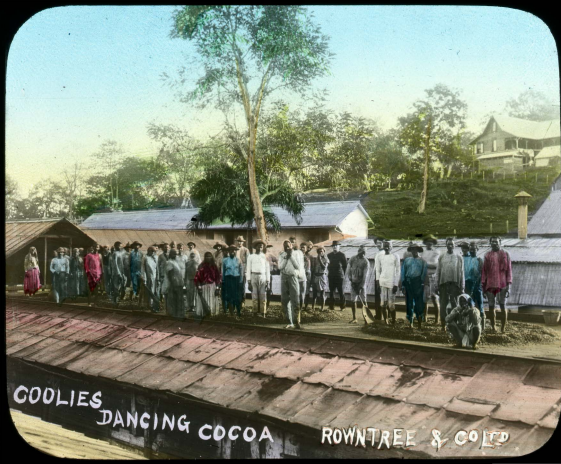

COOLIES

DANCING COCOA

ROWNTREE & CO LTD